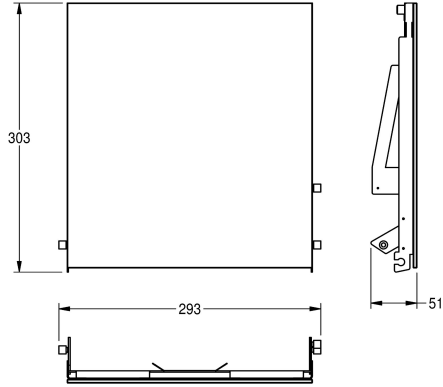

KWC EXOS.

Front with black safety glass panel

Modell-Linie: EXOS | ZEXOS600EB

Accessories | Complementary parts accessories

KWC-No.

2030034647

Front with InoxPlus surface refinement

2030034648

Black toughened safety glass front panel

2030034672

White toughened safety glass front panel

Stainless steel front with black safety glass panel, suitable for EXOS600E paper towel dispenser-recessed, includes mounting