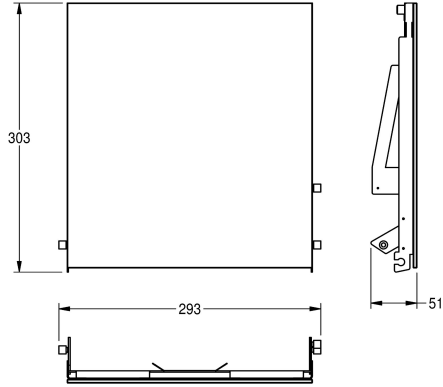

## KWC EXOS.

Front with black safety glass panel

Modell-Linie: EXOS | ZEXOS600EB

Accessories | Complementary parts accessories

### KWC-No.

**2030034647**

Front with InoxPlus surface refinement

**2030034648**

Black toughened safety glass front panel

**2030034672**

White toughened safety glass front panel

Stainless steel front with black safety glass panel, suitable for EXOS600E paper towel dispenser-recessed, includes mounting