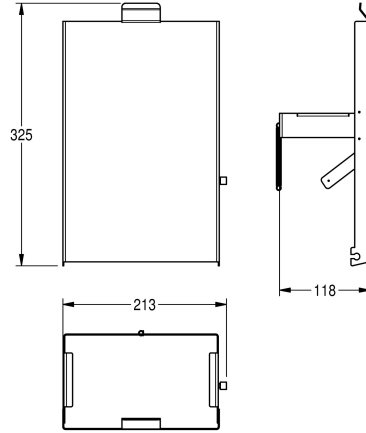

KWC EXOS.

Stainless steel front for EXOS. hygiene waste bin for wall and recessed mounting

Modell-Linie: EXOS | ZEXOS611

Accessories | Complementary parts accessories

KWC-No.

2030034649

Front with InoxPlus surface refinement

2030034650

Front with black safety glass panel

2030034707

Front with white safety glass panel

Stainless Steel front with InoxPlus surface refinement, suitable for EXOS611 and EXOS611E hygiene bin, includes mounting materials.