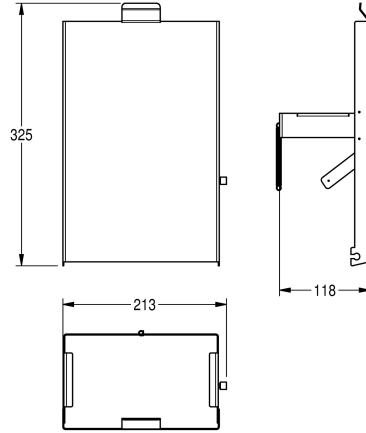

## KWC EXOS.

Stainless steel front for EXOS. hygiene waste bin for wall and recessed mounting

Modell-Linie: EXOS | ZEXOS611

Accessories | Complementary parts accessories

### KWC-No.

**2030034649**

Front with InoxPlus surface refinement

**2030034650**

Front with black safety glass panel

**2030034707**

Front with white safety glass panel

Stainless Steel front with InoxPlus surface refinement, suitable for EXOS611 and EXOS611E hygiene bin, includes mounting materials.