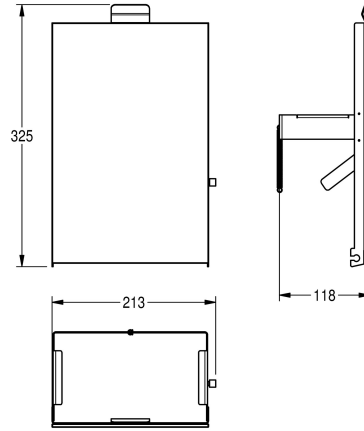

## KWC EXOS.

Front with black safety glass panel

Modell-Linie: EXOS | ZEXOS611B

Accessories | Complementary parts accessories

### KWC-No.

**2030034649**

Front with InoxPlus surface refinement

**2030034650**

Front with black safety glass panel

**2030034707**

Front with white safety glass panel

Stainless steel front with black safety glass panel, suitable for EXOS611 and EXOS611E hygiene bin, includes mounting materials.