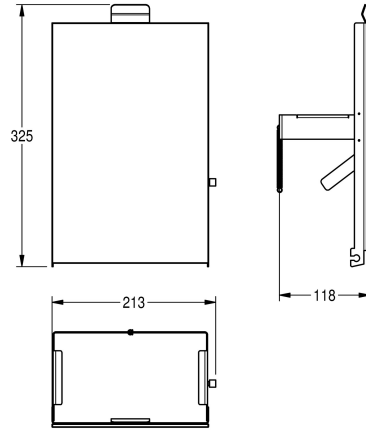

## KWC EXOS. Front with black safety glass panel

Modell-Linie: EXOS | ZEXOS611B  
Accessories | Complementary parts accessories

### KWC-No.

**2030034649**

Front with InoxPlus surface refinement

**2030034650**

Front with black safety glass panel

**2030034707**

Front with white safety glass panel

Stainless steel front with black safety glass panel, suitable for EXOS611 and EXOS611E hygiene bin, includes mounting materials.