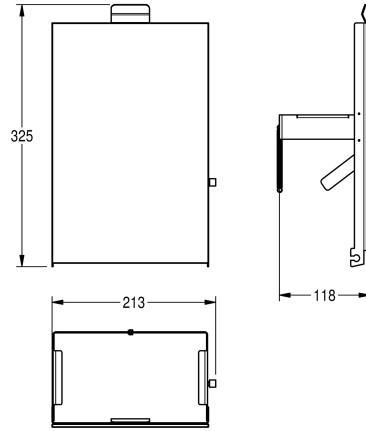

KWC EXOS. Front with black safety glass panel

Modell-Linie: EXOS | ZEXOS611B
Accessories | Complementary parts accessories

KWC-No.

2030034649

Front with InoxPlus surface refinement

2030034650

Front with black safety glass panel

2030034707

Front with white safety glass panel

Stainless steel front with black safety glass panel, suitable for EXOS611 and EXOS611E hygiene bin, includes mounting materials.