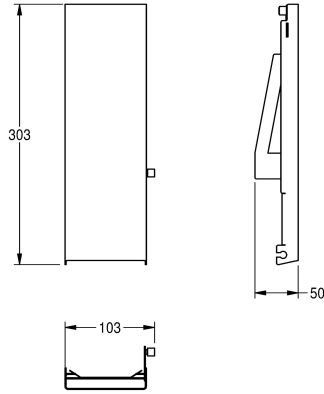

KWC EXOS.

Stainless steel front for soap dispenser for recessed mounting

Modell-Linie: EXOS | ZEXOS616E

Accessories | Complementary parts accessories

KWC-No.

2030034653

Front with InoxPlus surface refinement