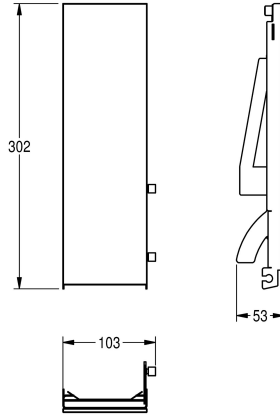

## KWC EXOS.

Front with black safety glass panel for soap dispenser for recessed mounting

Modell-Linie: EXOS | ZEXOS616EB

Accessories | Complementary parts accessories

### KWC-No.

**2030034653**

Front with InoxPlus surface refinement

**2030034654**

Black toughened safety glass front panel

**2030034710**

White toughened safety glass front panel

Stainless steel front with black safety glass panel, suitable for EXOS616E/ EXOS618E/ EXOS625E soap dispensers-recessed,