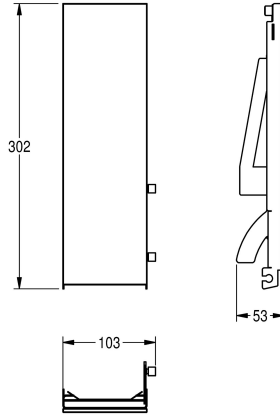

KWC EXOS.

Front with black safety glass panel for soap dispenser for recessed mounting

Modell-Linie: EXOS | ZEXOS616EB

Accessories | Complementary parts accessories

KWC-No.

2030034653

Front with InoxPlus surface refinement