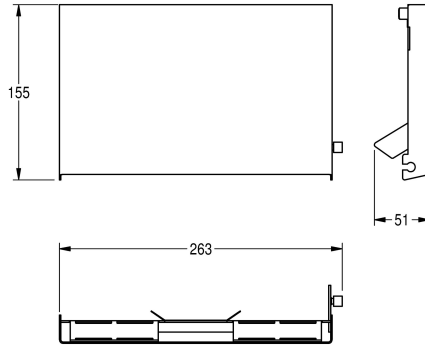

KWC EXOS.

Stainless steel front for EXOS. double toilet roll holder for wall mounting

Modell-Linie: EXOS | ZEXOS676

Accessories | Complementary parts accessories

KWC-No.

2030034655

Front with InoxPlus surface refinement

2030034656

Front with black safety glass panel

2030034711

Front with white safety glass panel

Stainless Steel front with InoxPlus surface refinement, suitable for EXOS676 wc roll holder, includes mounting materials.