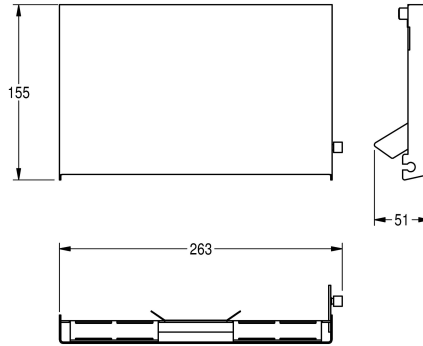

## KWC EXOS.

Stainless steel front for EXOS. double toilet roll holder for wall mounting

Modell-Linie: EXOS | ZEXOS676

Accessories | Complementary parts accessories

### KWC-No.

---

**2030034655**

Front with InoxPlus surface refinement

---

**2030034656**

Front with black safety glass panel

---

**2030034711**

Front with white safety glass panel

---

Stainless Steel front with InoxPlus surface refinement, suitable for EXOS676 wc roll holder, includes mounting materials.