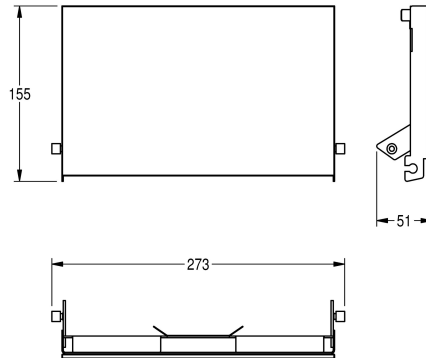

KWC EXOS.

Front with black safety glass panel

Modell-Linie: EXOS | ZEXOS676B

Accessories | Complementary parts accessories

KWC-No.

2030034655

Front with InoxPlus surface refinement

2030034656

Front with black safety glass panel

2030034711

Front with white safety glass panel

Stainless Steel front with black safety glass panel, suitable for EXOS676 wc roll holder, includes mounting materials.