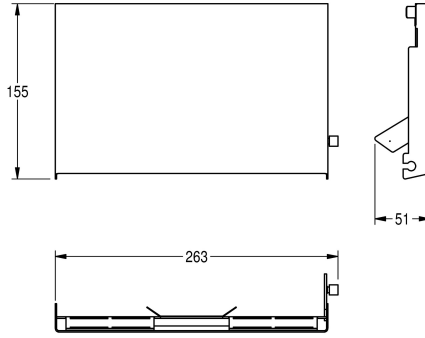

KWC EXOS.

Stainless steel front for EXOS. double toilet roll holder for recessed mounting

Modell-Linie: EXOS | ZEXOS676E

Accessories | Complementary parts accessories

KWC-No.

2030034657

2030034658
Front with black safety glass panel

2030034712
Front with white safety glass panel

Stainless Steel front with InoxPlus surface refinement, suitable for EXOS676E wc roll holder-recessed, includes mounting materials.