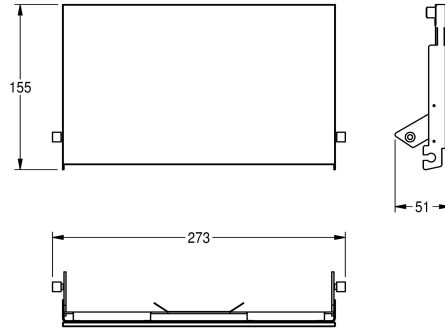

KWC EXOS. Front with black safety glass panel

Modell-Linie: EXOS | ZEXOS676EB
Accessories | Complementary parts accessories

KWC-No.

2030034657

2030034658
Front with black safety glass panel

2030034712
Front with white safety glass panel

Stainless Steel front with black safety glass panel, suitable for EXOS676E wc roll holder-recessed, includes mounting materials.