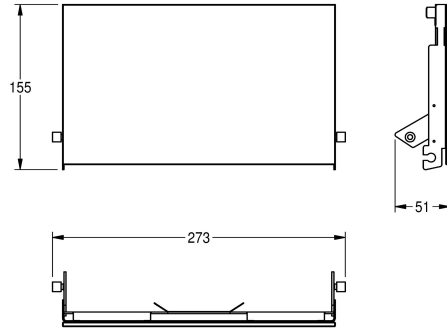

## KWC EXOS. Front with black safety glass panel

Modell-Linie: EXOS | ZEXOS676EB  
Accessories | Complementary parts accessories

### KWC-No.

---

**2030034657**

---

**2030034658**  
Front with black safety glass panel

---

**2030034712**  
Front with white safety glass panel

---

Stainless Steel front with black safety glass panel, suitable for EXOS676E wc roll holder-recessed, includes mounting materials.