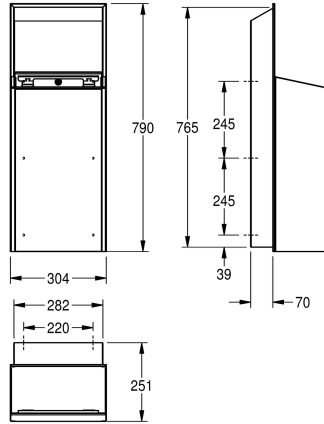

KWC EXOS.

Waste bin

Modell-Linie: EXOS | EXOS605EW

Accessories | Waste bins

KWC-No.

2030034628

Front with InoxPlus surface refinement

2030034629

InoxPlus-coated main housing, black toughened safety glass front panel

2030034664

InoxPlus-coated main housing, white toughened safety glass front panel

Accent colour

stainless steel

black

white

Waste bin for recessed mounting, stainless steel with satin finish, white safety glass front panel, casing with InoxPlus surface refinement for the reduction of finger marks and better cleaning characteristics (easy to clean), material thickness 1.2 mm, capacity

approximate 30 litres, integrated bag holder, includes mounting materials.

Dimensions 304 x 790 x 251 mm (W x H x D)

Technical Data

bag holder

yes

filling volume

30 Liter

lid

no

lock

key-lock

material

stainless steel

material code

1.4301 Chrome Nickel steel V2A

material thickness

1.2 mm

overall depth

251 mm

overall height

790 mm

overall width

304 mm

surface treatment

InoxPlus (anti fingerprint)

type of fixing

screw

type of mounting

recessed mounting

Accent colour

white

Basic colour

stainless steel

Optional Accessories