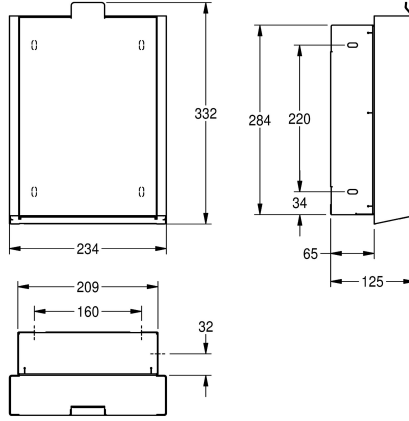

KWC EXOS. Hygiene waste bin

Modell-Linie: EXOS | EXOS611EW
Accessories | Hygiene bins

KWC-No.

2030034630

2030034631

InoxPlus-coated main housing, black toughened safety glass front panel

2030034665

InoxPlus-coated main housing, white toughened safety glass front panel

Accent colour

stainless steel

black

white

Hygiene waste bin for recessed mounting, stainless steel with satin finish, white safety glass front panel and casing with InoxPlus surface refinement for the reduction of finger marks and better cleaning characteristics (easy to clean), material thickness 1.2 mm.

capacity approx. 3.7 litres, hinged self-closing front, integrated plastic container for waste removal, includes mounting materials.

Dimensions 234 x 332 x 125 mm (W x H x D)

Technical Data

bag holder
filling volume
lid
lock
material
material code
material thickness
overall depth
overall height
overall width
surface treatment
type of fixing
type of mounting
Accent colour
Basic colour

no
3.7 Liter
yes
no lock
stainless steel
1.4301 Chrome Nickel steel V2A
1.2 mm
125 mm
332 mm
234 mm
InoxPlus (anti fingerprint)
screw
recessed mounting
white
stainless steel

Optional Accessories

KWC EXOS. Hygiene waste bin