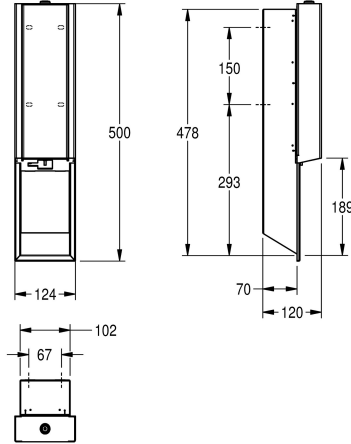

KWC EXOS. Electronic soap dispenser for recessed mounting

Modell-Linie: EXOS | EXOS625EW
Accessories | Soap dispensers

KWC-No.

2030034639

Front with InoxPlus surface refinement

2030034641

InoxPlus-coated main housing, black toughened safety glass front panel

2030034668

InoxPlus-coated main housing, white toughened safety glass front panel

Accent colour

stainless steel-look

black

white

Touch free soap dispenser for recessed mounting, stainless steel with satin finish, white safety glass front panel, casing with InoxPlus surface refinement for the reduction of finger marks and better cleaning characteristics (easy to clean), material thickness 1.2 mm, infrared sensor activity for non-touch operation, LED display shows

battery status, requires 4 pieces 1.5 V AA batteries, suitable for liquid soap and lotions, includes 800 ml refill tank, dispenses 0.6 - 1.1 ml depending on soap, includes mounting materials.

Dimensions 124 x 500 x 120 mm (W x H x D)

Technical Data

filling quantity

800

filling quantity uom

ml

lock

key-lock

material

stainless steel

material code

1.4301 Chrome Nickel steel V2A

material thickness

1.2 mm

number of batteries

4

overall depth

120 mm

overall height

500 mm

overall width

124 mm

surface finish

satin finished

surface treatment

InoxPlus (anti fingerprint)

type of batteries

AA Mignon battery 1.5 V

type of consumable

liquid soap

type of fixing

screw

type of mounting

recessed mounting

type of operation

sensor operation

type of soap container

integrated refillable tank

Accent colour

white

Basic colour

stainless steel-look