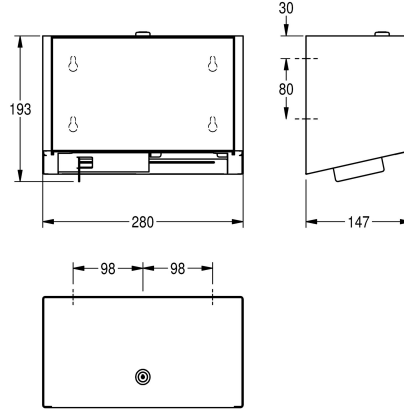

KWC EXOS.

Double toilet roll holder for wall mounting

Modell-Linie: EXOS | EXOS676W

Accessories | WC-roll holders

KWC-No.

2030033180

Front with InoxPlus surface refinement

2030034645

InoxPlus-coated main housing, black toughened safety glass front panel

2030034670

InoxPlus-coated main housing, white toughened safety glass front panel

Accent colour

stainless steel

black

white

Double toilet roll holder with spindle system for wall mounting, stainless steel with satin finish, white safety glass front panel and casing with InoxPlus surface refinement for the reduction of finger marks and better cleaning characteristics (easy to clean), material thickness 1.2 mm, closed casing, for two rolls with a maximum

diameter of 120 mm, when the first roll is used up, the hidden spare roll is released by sliding the bottom cover on the opposite side, includes mounting materials.

Dimensions 280 x 193 x 147 mm (W x H x D)

Technical Data

maximum depth/diameter of cons

120 mm

maximum width of consumable

100 mm

filling quantity

2

filling quantity uom

rolls

lock

key-lock

material

stainless steel

material code

1.4301 Chrome Nickel steel V2A

material thickness

1.2 mm

overall depth

147 mm

overall height

193 mm

overall width

280 mm

spindle

yes

surface treatment

InoxPlus (anti fingerprint)

type of fixing

screw

type of mounting

wall mounting

Accent colour

white

Basic colour

stainless steel

Optional Accessories