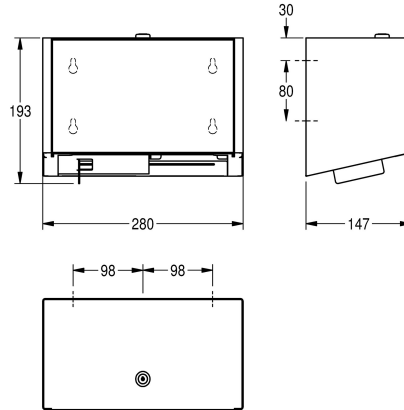

KWC EXOS.

Double toilet roll holder for wall mounting

Modell-Linie: EXOS | EXOS676W

Accessories | WC-roll holders

KWC-No.

2030033180

Front with InoxPlus surface refinement

2030034645

InoxPlus-coated main housing, black toughened safety glass front panel

2030034670

InoxPlus-coated main housing, white toughened safety glass front panel

Accent colour

stainless steel

black

white

Double toilet roll holder with spindle system for wall mounting, stainless steel with satin finish, white safety glass front panel and casing with InoxPlus surface refinement for the reduction of finger marks and better cleaning characteristics (easy to clean), material thickness 1.2 mm, closed casing, for two rolls with a maximum

diameter of 120 mm, when the first roll is used up, the hidden spare roll is released by sliding the bottom cover on the opposite side, includes mounting materials.

Dimensions 280 x 193 x 147 mm (W x H x D)

Technical Data

maximum depth/diameter of cons

120 mm

maximum width of consumable

100 mm

filling quantity

2

filling quantity uom

rolls

lock

key-lock

material

stainless steel

material code

1.4301 Chrome Nickel steel V2A

material thickness

1.2 mm

overall depth

147 mm

overall height

193 mm

overall width

280 mm

spindle

yes

surface treatment

InoxPlus (anti fingerprint)

type of fixing

screw

type of mounting

wall mounting

Accent colour

white

Basic colour

stainless steel

Optional Accessories