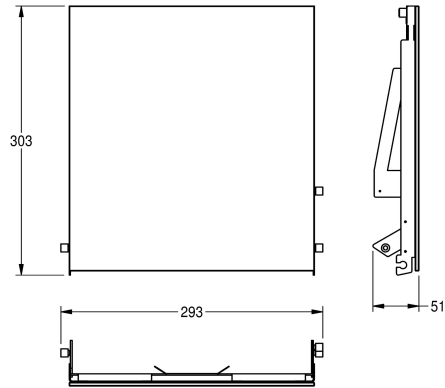

## KWC EXOS.

Front with white safety glass panel

Modell-Linie: EXOS | ZEXOS600EW

Accessories | Complementary parts accessories

### KWC-No.

**2030034647**

Front with InoxPlus surface refinement

**2030034648**

Black toughened safety glass front panel

**2030034672**

White toughened safety glass front panel

Stainless steel front with white safety glass panel, suitable for EXOS600E paper towel dispenser-recessed, includes mounting