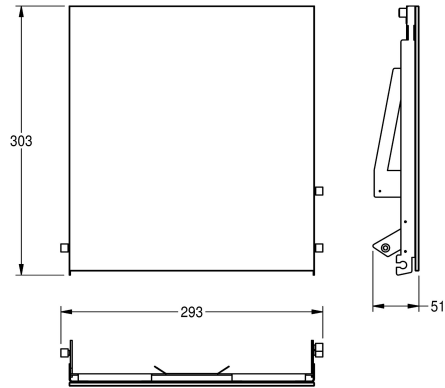

KWC EXOS.

Front with white safety glass panel

Modell-Linie: EXOS | ZEXOS600EW

Accessories | Complementary parts accessories

KWC-No.

2030034647

Front with InoxPlus surface refinement

2030034648

Black toughened safety glass front panel

2030034672

White toughened safety glass front panel

Stainless steel front with white safety glass panel, suitable for EXOS600E paper towel dispenser-recessed, includes mounting