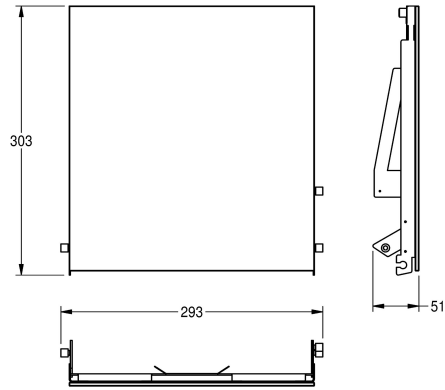

## KWC EXOS.

Front with white safety glass panel

Modell-Linie: EXOS | ZEXOS600EW

Accessories | Complementary parts accessories

### KWC-No.

**2030034647**

Front with InoxPlus surface refinement

**2030034648**

Black toughened safety glass front panel

**2030034672**

White toughened safety glass front panel

Stainless steel front with white safety glass panel, suitable for EXOS600E paper towel dispenser-recessed, includes mounting