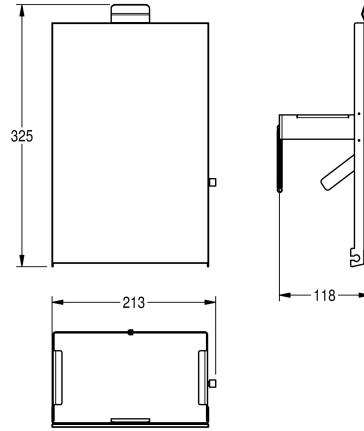

## KWC EXOS.

Front with white safety glass panel

Modell-Linie: EXOS | ZEXOS611W

Accessories | Complementary parts accessories

### KWC-No.

**2030034649**

Front with InoxPlus surface refinement

**2030034650**

Front with black safety glass panel

**2030034707**

Front with white safety glass panel

Stainless steel front with white safety glass panel, suitable for EXOS611 and EXOS611E hygiene bin, includes mounting materials.