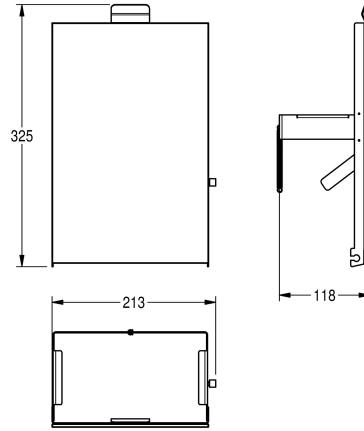

KWC EXOS.

Front with white safety glass panel

Modell-Linie: EXOS | ZEXOS611W

Accessories | Complementary parts accessories

KWC-No.

2030034649

Front with InoxPlus surface refinement

2030034650

Front with black safety glass panel

2030034707

Front with white safety glass panel

Stainless steel front with white safety glass panel, suitable for EXOS611 and EXOS611E hygiene bin, includes mounting materials.