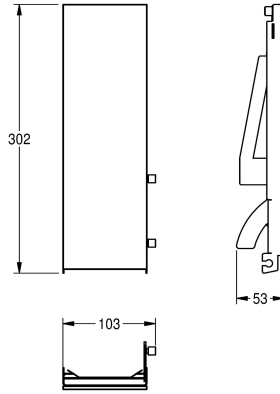

KWC EXOS.

Front with white safety glass panel for soap dispenser for recessed mounting

Modell-Linie: EXOS | ZEXOS616EW

Accessories | Complementary parts accessories

KWC-No.

2030034653

Front with InoxPlus surface refinement