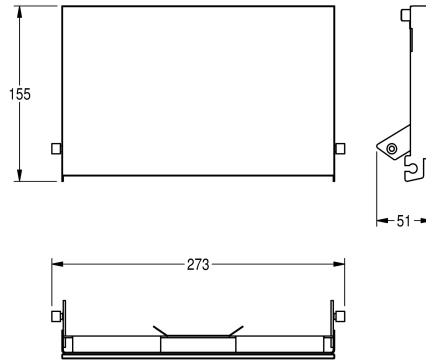

KWC EXOS.

Front with white safety glass panel

Modell-Linie: EXOS | ZEXOS676W

Accessories | Complementary parts accessories

KWC-No.

2030034655

Front with InoxPlus surface refinement

2030034656

Front with black safety glass panel

2030034711

Front with white safety glass panel

Stainless Steel front with white safety glass panel, suitable for EXOS676 wc roll holder, includes mounting materials.