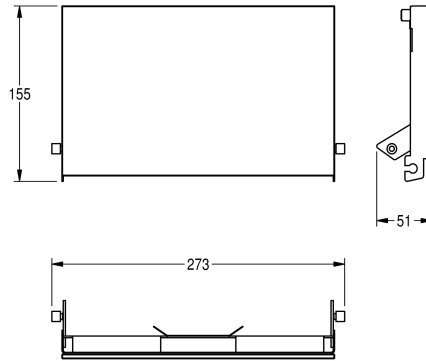

## KWC EXOS.

Front with white safety glass panel

Modell-Linie: EXOS | ZEXOS676W

Accessories | Complementary parts accessories

### KWC-No.

**2030034655**

Front with InoxPlus surface refinement

**2030034656**

Front with black safety glass panel

**2030034711**

Front with white safety glass panel

Front, stainless steel with white toughened safety glass, for EXOS double toilet roll holder, including mounting material.