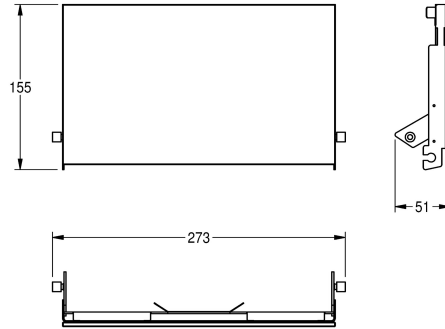

KWC EXOS.

Front with white safety glass panel

Modell-Linie: EXOS | ZEXOS676EW

Accessories | Complementary parts accessories

KWC-No.

2030034657

2030034658

Front with black safety glass panel

2030034712

Front with white safety glass panel

Stainless Steel front with white safety glass panel, suitable for EXOS676E wc roll holder-recessed, includes mounting materials.