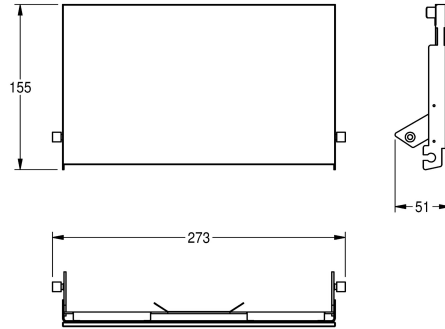

## KWC EXOS.

Front with white safety glass panel

Modell-Linie: EXOS | ZEXOS676EW

Accessories | Complementary parts accessories

### KWC-No.

---

**2030034657**

---

**2030034658**  
Front with black safety glass panel

---

**2030034712**  
Front with white safety glass panel

---

Stainless Steel front with white safety glass panel, suitable for EXOS676E wc roll holder-recessed, includes mounting materials.