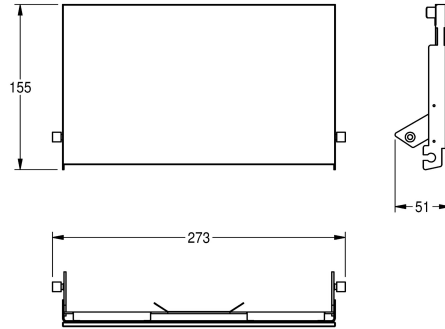

## KWC EXOS.

Front with white safety glass panel

Modell-Linie: EXOS | ZEXOS676EW

Accessories | Complementary parts accessories

### KWC-No.

---

**2030034657**

---

**2030034658**

Front with black safety glass panel

---

**2030034712**

Front with white safety glass panel

---

Stainless Steel front with white safety glass panel, suitable for EXOS676E wc roll holder-recessed, includes mounting materials.