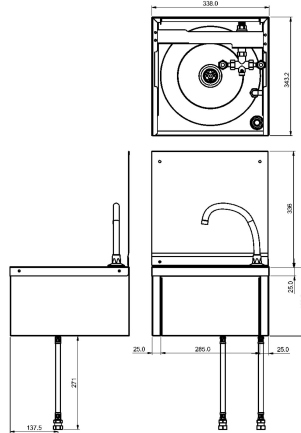

KWC ANIMA Washbasin with knee actuation

Modell-Linie: ANIMA | ANMX212N
Tvättställ | Tvättställ

KWC-No.

2030034760

ANIMA washbasin with knee actuation

Knee operated wash hand basin is manufactured from stainless steel - satin polish finish, material thickness 0.9 mm. Supplied complete with water spout positioned in rear right hand corner and 32 mm waste outlet. Note: The pre-mixing valve and the pipework linking the water spout to the knee operated front panel is all supplied with the washbasin. Wall mounted by fitting a top joggle

strip under the upstand return and by screw fixing through the integral rear brackets. Screws and plugs are not supplied.

Dimensions 338 x 535 x 343 mm (W x H x D)
Bowl dimensions 285 x 150 mm (W x D)

Technical Data

Höjd på stänkskydd	336 mm
Typ av skål	Samma utrymme
Skål - djup	150 mm
Skål form	Rund
Skål - vidd	288 mm
Material	Rostfritt stål
Materialkod	1.4301
Total höjd	535 mm
Total bredd	338 mm
Bräddavlopp	Nej
Utslagsback	Ja
Antal kranhåll	1
Kranhållsdiameter	29 mm
Kranhållsplacering	Höger
Typ av montering	Väggmontering
avfallsbehållare ingår	Ja
Avfalls storlek	DN 32