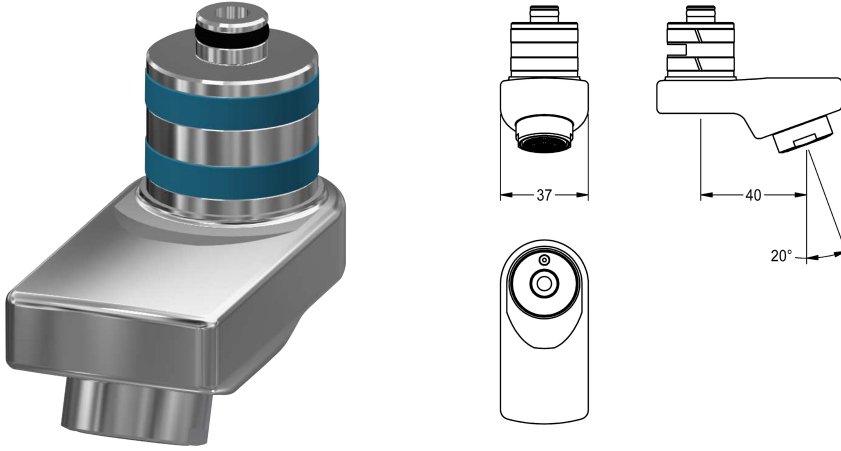

KWC

Swivel spout, 40 mm

Modell-Linie: F5 | ASXX1003
Spare parts | Spare parts taps

KWC-No.

2030035159

Lockable swivelling outlet for F3 and F5 wall mixer, with laminar jet controller with integrated flow regulator 6.0 l/min, projection 40 mm.

Technical Data

spout projection

40 mm

type of spout

swivel tube spout