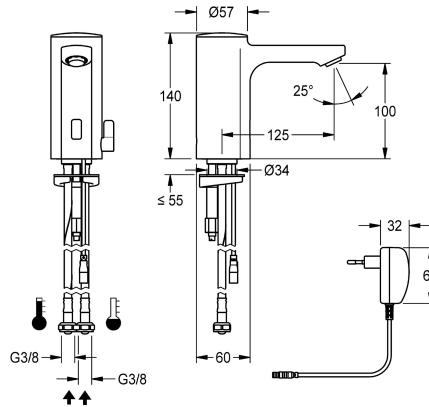

KWC F5E-Mix

Electronic pillar mixer with plug-in power supply unit

Modell-Linie: F5E | F5EM1002
Taps | Electronic taps

KWC-No.

2030035328

2030039431

with flow regulator 3.0 l/min

volume flow rate at 3 bar

0.08 l/s

0.05 l/s

F5E-Mix pillar mixer DN 15 for sanitary facilities, opto-electronically controlled. For connection to hot and cold water via hoses with integrated backflow preventer and strainers. Control electronics, solenoid valve cartridge and sensor in all-metal housing, high-polished chromium-plated brass. Temperature lever with adjustable, turn-proof temperature stop as well as conversion set