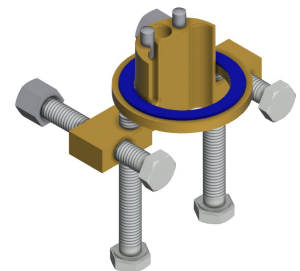

0.08 l/s

0.05 l/s

F5E-Mix pillar mixer DN 15 for sanitary facilities, opto-electronically controlled. For connection to hot and cold water via hoses with integrated backflow preventer and strainers. Control electronics, solenoid valve cartridge and sensor in all-metal housing, high-polished chromium-plated brass. Temperature lever with adjustable, turn-proof temperature stop as well as conversion set

Electronic pillar mixer with plug-in power supply unit

Modell-Linie: F5E | F5EM1002

Taps | Electronic taps

protective shutdown	yes
sound insulation	no
Spout	fixed
spout projection	125 mm
surface finish fitting	chromed
surface treatment fitting	polished
temperature limit	yes
thermal disinfection	no
with transformer/power supply	yes
type of mounting	tap hole
type of operation	sensor operation
type of sensor	opto-electronic sensor
type of tap	pillar tap
volume flow rate at 3 bar	0.08 l/s
water connection	hose (gland nut)
Accent colour	none
Basic colour	chrome-look (glossy)

Optional Accessories

Bidirectional remote control for electronic fittings F3 and F5

2030036654
ACEX9005

2-button remote control for fittings F3 and F5

2030036849
ACEX9004

Socket

2030040334
ACEX1001

Anti-twist protection for F5S