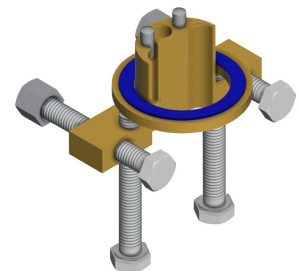

### Extratillbehör

**Bidirectional remote control for electronic fittings F3 and F5**

**2030036654**  
ACEX9005

**2-button remote control for fittings F3 and F5**

**2030036849**  
ACEX9004

**Socket**

**2030040334**  
ACEX1001