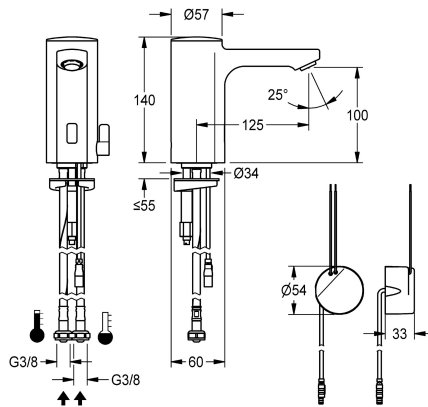

KWC F5E-Mix

Electronic pillar mixer with in-wall power supply

Modell-Linie: F5E | F5EM1003

Taps | Electronic taps

KWC-No.

2030035329

2030039432

with flow regulator 3.0 l/min

volume flow rate at 3 bar

0.08 l/s

0.05 l/s

F5E-Mix pillar mixer DN 15 for sanitary facilities, opto-electronically controlled. For connection to hot and cold water via hoses with integrated backflow preventer and strainers. Control electronics, solenoid valve cartridge and sensor in all-metal housing, high-polished chromium-plated brass. Temperature lever with adjustable, turn-proof temperature stop as well as conversion set