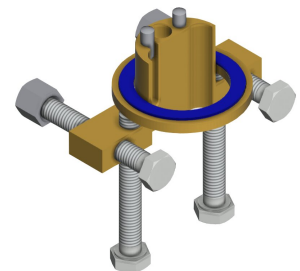

Electronic pillar mixer with in-wall power supply

Modell-Linie: F5E | F5EM1003

Taps | Electronic taps

protective shutdown	yes
sound insulation	no
Spout	fixed
spout projection	125 mm
surface finish fitting	chromed
surface treatment fitting	polished
temperature limit	yes
thermal disinfection	no
with transformer/power supply	yes
type of mounting	tap hole
type of operation	sensor operation
type of sensor	opto-electronic sensor
type of tap	pillar tap
volume flow rate at 3 bar	0.08 l/s
water connection	hose (gland nut)
Accent colour	none
Basic colour	chrome-look (glossy)

Optional Accessories

Bidirectional remote control for electronic fittings F3 and F5

2030036654
ACEX9005

2-button remote control for fittings F3 and F5

2030036849
ACEX9004

Socket

2030040334
ACEX1001

Anti-twist protection for F5S