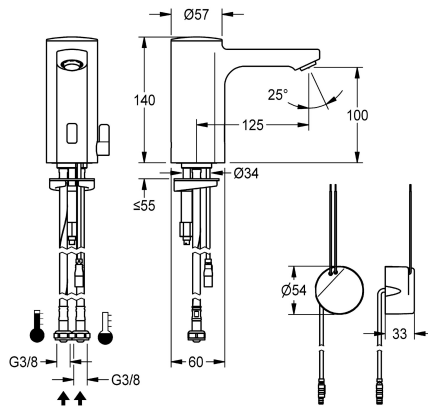

KWC F5E-Mix Electronic pillar mixer with in-wall power supply

Modell-Linie: F5E | F5EM1003
Taps | Electronic taps

KWC-No.

2030035329

2030039432

with flow regulator 3.0 l/min

volume flow rate at 3 bar

0.08 l/s

0.05 l/s

F5E-Mix pillar mixer DN 15 for sanitary facilities, opto-electronically controlled. For connection to hot and cold water via hoses with integrated backflow preventer and strainers. Control electronics, solenoid valve cartridge and sensor in all-metal housing, high-polished chromium-plated brass. Temperature lever with adjustable, turn-proof temperature stop as well as conversion set