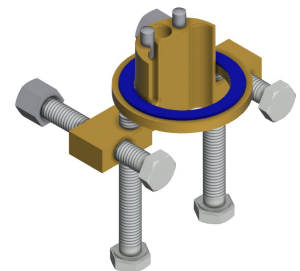

0.05 l/s

F5E-Mix pillar mixer DN 15 for sanitary facilities, opto-electronically controlled. For connection to hot and cold water via hoses with integrated backflow preventer and strainers. Control electronics, solenoid valve cartridge and sensor in all-metal housing, high-polished chromium-plated brass. Temperature lever with adjustable, turn-proof temperature stop as well as conversion set

Electronic pillar mixer with in-wall power supply

Modell-Linie: F5E | F5EM1003

Taps | Electronic taps

protective shutdown	yes
sound insulation	no
Spout	fixed
spout projection	125 mm
surface finish fitting	chromed
surface treatment fitting	polished
temperature limit	yes
thermal disinfection	no
with transformer/power supply	yes
type of mounting	tap hole
type of operation	sensor operation
type of sensor	opto-electronic sensor
type of tap	pillar tap
volume flow rate at 3 bar	0.08 l/s
water connection	hose (gland nut)
Accent colour	none
Basic colour	chrome-look (glossy)

Optional Accessories

Bidirectional remote control for electronic fittings F3 and F5

2030036654
ACEX9005

2-button remote control for fittings F3 and F5

2030036849
ACEX9004

Socket

2030040334
ACEX1001

Anti-twist protection for F5S