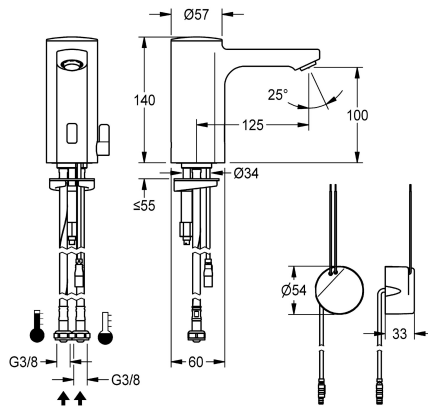

### KWC-No.

2030035329

2030039432

with flow regulator 3.0 l/min