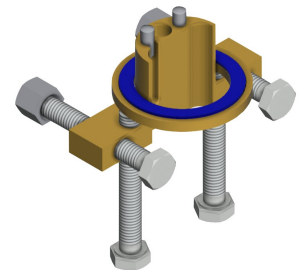

### Extratillbehör

**Bidirectional remote control for electronic fittings F3 and F5**

**2030036654**  
ACEX9005

**2-button remote control for fittings F3 and F5**

**2030036849**  
ACEX9004

**Socket**

**2030040334**  
ACEX1001