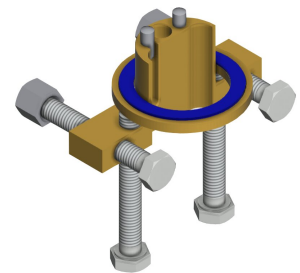

No

KWC F5E

Electronic pillar tap with plug-in power supply unit

Modell-Linie: F5E | F5EV1002

Taps | Electronic taps

Spout	fixed
spout projection	125 mm
surface finish fitting	chromed
surface treatment fitting	polished
temperature limit	No
thermal disinfection	No
with transformer/power supply	Yes
type of mounting	tap hole
type of operation	sensor operation
type of sensor	opto-electronic sensor
type of tap	pillar tap
volume flow rate at 3 bar	0.08 l/s
water connection	hose (gland nut)
Accent colour	none
Basic colour	chrome-look (glossy)

Optional Accessories

Bidirectional remote control for electronic fittings F3 and F5

2030036654
ACEX9005

2-button remote control for fittings F3 and F5

2030036849
ACEX9004

Socket

2030040334
ACEX1001

Anti-twist protection for F5S