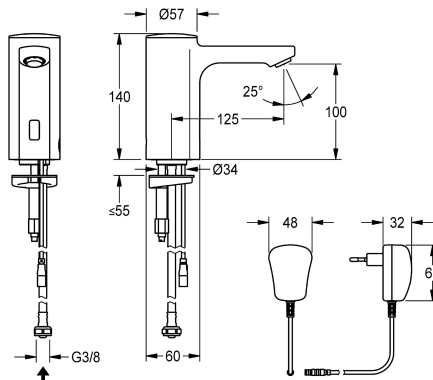

KWC F5E

Electronic pillar tap with plug-in power supply unit

Modell-Linie: F5E | F5EV1002
Taps | Electronic taps

KWC-No.

2030035330

2030039436

with flow regulator 3.0 l/min

volume flow rate at 3 bar

0.08 l/s

0.05 l/s

F5E pillar tap DN 15 for sanitary facilities, opto-electronically controlled. For connection to pre-mixed hot or cold water via hose and strainer. Control electronics, solenoid valve cartridge and sensor in all-metal housing, high-polished chromium-plated brass. Anti-theft aerator, design SLIM, with integrated flow regulator 5.0 l/min.

No

KWC F5E

Electronic pillar tap with plug-in power supply unit

Modell-Linie: F5E | F5EV1002

Taps | Electronic taps

Spout	fixed
spout projection	125 mm
surface finish fitting	chromed
surface treatment fitting	polished
temperature limit	No
thermal disinfection	No
with transformer/power supply	Yes
type of mounting	tap hole
type of operation	sensor operation
type of sensor	opto-electronic sensor
type of tap	pillar tap
volume flow rate at 3 bar	0.08 l/s
water connection	hose (gland nut)
Accent colour	none
Basic colour	chrome-look (glossy)