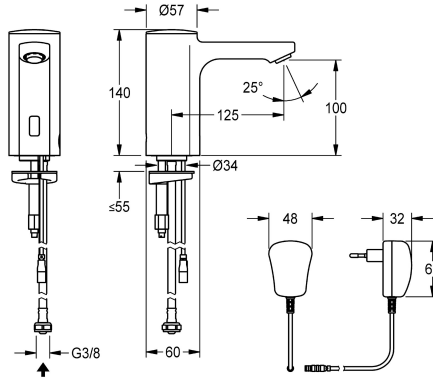

## KWC F5E

Electronic pillar tap with plug-in power supply unit

Modell-Linie: F5E | F5EV1002

Taps | Electronic taps

### volume flow rate at 3 bar

0.08 l/s

F5E pillar tap DN 15 for sanitary facilities, opto-electronically controlled. For connection to pre-mixed hot or cold water via hose and strainer. Control electronics, solenoid valve cartridge and sensor in all-metal housing, high-polished chromium-plated brass. Anti-theft aerator, design SLIM, with integrated flow regulator 5.0 l/min.

## KWC F5E

Electronic pillar tap with plug-in power supply unit

Modell-Linie: F5E | F5EV1002

Taps | Electronic taps

spout projection	125 mm
surface finish fitting	chromed
surface treatment fitting	polished
temperature limit	no
thermal disinfection	no
with transformer/power supply	yes
type of mounting	tap hole
type of operation	sensor operation
type of sensor	opto-electronic sensor
type of tap	pillar tap
volume flow rate at 3 bar	0.08 l/s
water connection	hose (gland nut)
Accent colour	none
Basic colour	chrome-look (glossy)