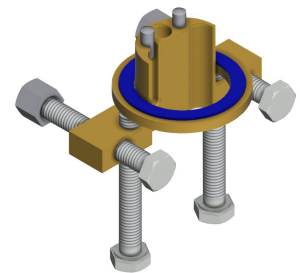

Extratillbehör

Bidirectional remote control for electronic fittings F3 and F5

2030036654
ACEX9005

2-button remote control for fittings F3 and F5

2030036849
ACEX9004

Socket

2030040334
ACEX1001

Anti-twist protection for F5S