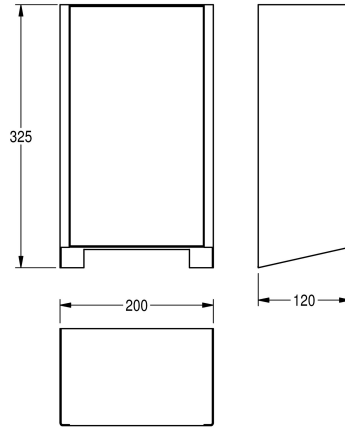

KWC EXOS.

Interchangeable front panels for EXOS. hand dryers

Modell-Linie: EXOS | ZEXOS220

Hand and hair dryers | Complementary parts dryers

KWC-No.

2030035358

Front with InoxPlus surface refinement

2030035359