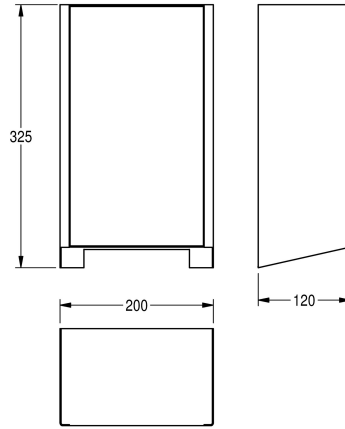

KWC EXOS.

Front cover with black safety glass panel

Modell-Linie: EXOS | ZEXOS220B

Hand and hair dryers | Complementary parts dryers

KWC-No.

2030035358

Front with InoxPlus surface refinement

2030035359

InoxPlus-coated housing, black toughened safety glass front panel

2030035360

InoxPlus-coated housing, white toughened safety glass front panel

Stainless steel front with black safety glass panel, suitable for EXOS220 hand dryer, includes mounting materials.