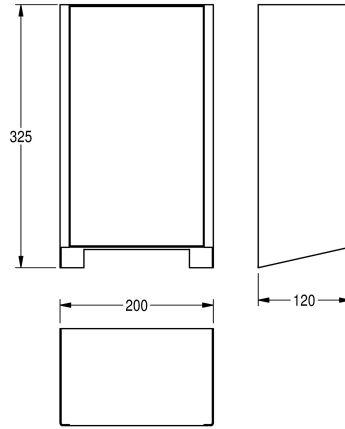

## KWC EXOS.

Front cover with white safety glass panel

Modell-Linie: EXOS | ZEXOS220W

Hand and hair dryers | Complementary parts dryers

### KWC-No.

**2030035358**

Front with InoxPlus surface refinement

**2030035359**

InoxPlus-coated housing, black toughened safety glass front panel

**2030035360**

InoxPlus-coated housing, white toughened safety glass front panel