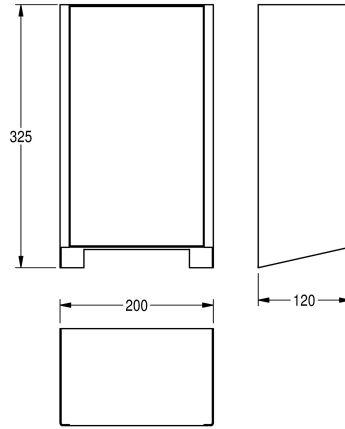

KWC EXOS.

Front cover with white safety glass panel

Modell-Linie: EXOS | ZEXOS220W

Hand and hair dryers | Complementary parts dryers

KWC-No.

2030035358

Front with InoxPlus surface refinement

2030035359

InoxPlus-coated housing, black toughened safety glass front panel

2030035360

InoxPlus-coated housing, white toughened safety glass front panel

Stainless steel front with white safety glass panel, suitable for EXOS220 hand dryer, includes mounting materials.