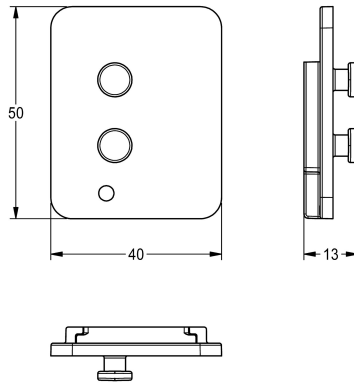

KWC

Holder for motor

Modell-Linie: AQUA3000OPEN | EA3OP0049
Spare parts | Spare parts flushing systems

KWC-No.

2030035933

Holder for motor of cistem element from 2015, packing unit 10 pieces.

Technical Data