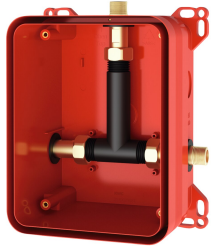

## KWC R3 System box for in-wall mixers

Modell-Linie: F3 | F3BX2001  
Showers | Basic installation kits for showers

### KWC-No.

**2030036141**

R3 KWC system box for in-wall mixers

R3 basic installation kit for in-wall mounting of finished installation kits DN 15 with mixing unit, for shower facilities. For connection to hot and cold water. KWC system box made of plastic, 174 x 225

mm, with connection screws, shell protection, flush connector for flushing, and leak test.

showering
No
Built-in section
DN 15
synthetic
80 mm
with thermostat / mixer
G 1/2 B
80 mm
from top
for built-in with box
in-wall installation with box