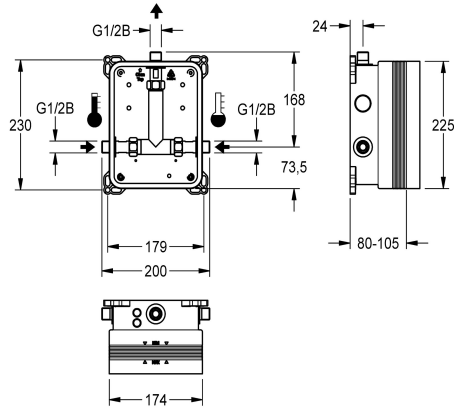

### KWC-No.

**2030036141**

R3 KWC system box for in-wall mixers

R3 basic installation kit for in-wall mounting of finished installation kits DN 15 with mixing unit, for shower facilities. For connection to hot and cold water. KWC system box made of plastic, 174 x 225

mm, with connection screws, shell protection, flush connector for flushing, and leak test.

### Technical Data

application
barrier-free
Built-in fitting model
diameter nominal
material
minimum wall thickness
type of mixing
outlet size
overall depth
position of power connection
type
type of mounting

showering
No
Built-in section
DN 15
synthetic
80 mm
with thermostat / mixer
G 1/2 B
80 mm
from top
for built-in with box
in-wall installation with box