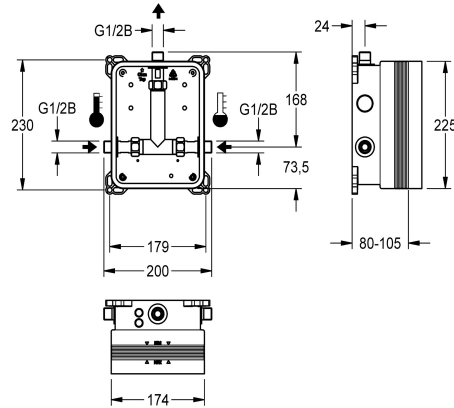

KWC R3 System box for in-wall mixers

Modell-Linie: F3 | F3BX2001
Showers | Basic installation kits for showers

KWC-No.

2030036141

R3 KWC system box for in-wall mixers

R3 basic installation kit for in-wall mounting of finished installation kits DN 15 with mixing unit, for shower facilities. For connection to hot and cold water. KWC system box made of plastic, 174 x 225

mm, with connection screws, shell protection, flush connector for flushing, and leak test.

Technical Data

application
barrier-free
Built-in fitting model
diameter nominal
material
minimum wall thickness
type of mixing
outlet size
overall depth
position of power connection
type
type of mounting

showering
no
Built-in section
DN 15
synthetic
80 mm
with thermostat / mixer
G 1/2 B
80 mm
from top
for built-in with box
in-wall installation with box

Optional Accessories

Sliding adhesive flange

AQUAFIX Traverse