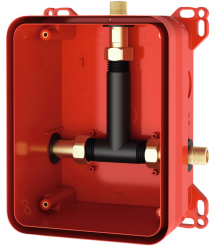

KWC R3 System box for in-wall mixers

Modell-Linie: F3 | F3BX2001
Showers | Basic installation kits for showers

KWC-No.

2030036141

R3 KWC system box for in-wall mixers

R3 basic installation kit for in-wall mounting of finished installation kits DN 15 with mixing unit, for shower facilities. For connection to hot and cold water. KWC system box made of plastic, 174 x 225

mm, with connection screws, shell protection, flush connector for flushing, and leak test.

Technical Data

application
barrier-free
Built-in fitting model
diameter nominal
material
minimum wall thickness
type of mixing
outlet size
overall depth
position of power connection
type
type of mounting

showering
no
Built-in section
DN 15
synthetic
80 mm
with thermostat / mixer
G 1/2 B
80 mm
from top
for built-in with box
in-wall installation with box

Optional Accessories

Sliding adhesive flange

AQUAFIX Traverse